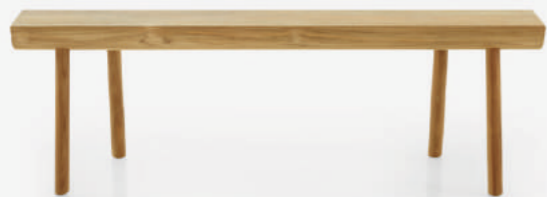

STICK BENCH

Lee West

Bench W140 D32,5 SEAT 44