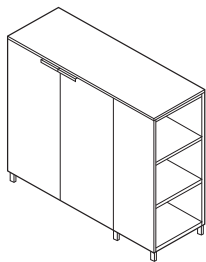

**DIMENSIONS**  
H 1213 - mm  
W 1200 - mm  
D 371 - mm

suspended chest 4 wooden doors - a43  
chest lacquers price b / top lacquers

**DIMENSIONS**  
H 1213 - mm  
W 1200 - mm  
D 371 - mm

suspended chest 4 wooden doors - a43  
chest lacquers price a / top wood

**DIMENSIONS**  
H 1213 - mm  
W 1200 - mm  
D 371 - mm

suspended chest 4 wooden doors - a43  
chest lacquers price a / top lacquers

**DIMENSIONS**  
H 1213 - mm  
W 1200 - mm  
D 371 - mm

small chest with right-hand open chest  
c 9 / chest lacquers price b / top wood

**DIMENSIONS**  
H 942 - mm  
W 1060 - mm  
D 371 - mm

small chest with right-hand open chest  
c 9 / chest lacquers price b / top  
lacquers

**DIMENSIONS**  
H 942 - mm  
W 1060 - mm  
D 371 - mm

small chest with right-hand open chest  
c 9 / chest lacquers price a / top wood