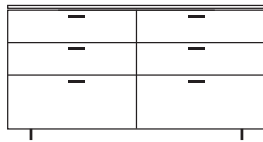

6 drawer chest c 27 chest lacquers
price a / top wood

DIMENSIONS
H 832 - mm
W 1800 - mm
D 440 - mm