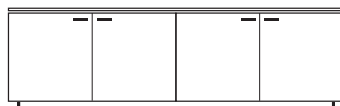

sideboard 4 doors c 7 / chest lacquers
price a / top wood

DIMENSIONS
H 730 - mm
W 2768 - mm
D 440 - mm