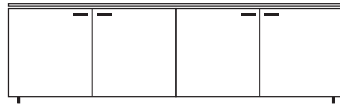

sideboard 4 doors c 7 / chest lacquers
price b / top ceramic stoneware

DIMENSIONS
H 730 - mm
W 2768 - mm
D 440 - mm