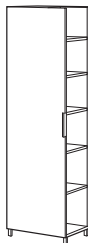

**DIMENSIONS**  
H 942 - mm  
W 1060 - mm  
D 371 - mm

small chest with left-hand open chest c  
9 - bis / chest lacquers price a / top  
lacquers

**DIMENSIONS**  
H 942 - mm  
W 1060 - mm  
D 371 - mm

chest 4 wooden doors - a45 chest  
lacquers price b / top wood

**DIMENSIONS**  
H 1284 - mm  
W 1200 - mm  
D 371 - mm

chest 4 wooden doors - a45 chest  
lacquers price a / top lacquers

**DIMENSIONS**  
H 1284 - mm  
W 1200 - mm  
D 371 - mm

cupboard with door/right c 36 lacquers -  
price b -

**DIMENSIONS**  
H 1999 - mm  
W 600 - mm  
D 380 - mm

cupboard with door/right c 36 lacquers -  
price a -

**DIMENSIONS**  
H 1999 - mm  
W 600 - mm  
D 380 - mm

cupboard with door/left c 36 - bis  
lacquers - price b -

**DIMENSIONS**  
H 1999 - mm  
W 600 - mm  
D 380 - mm

cupboard with door/left c 36 - bis  
lacquers - price a -

**DIMENSIONS**  
H 1999 - mm  
W 600 - mm  
D 380 - mm

low chest 1 drawer f 32 / chest lacquers  
price b / top wood