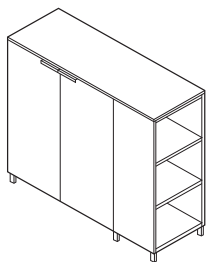

**DIMENSIONS**  
H 942 - mm  
W 1060 - mm  
D 371 - mm

small chest with right-hand open chest  
c 9 / chest lacquers price b / top  
lacquers

**DIMENSIONS**  
H 942 - mm  
W 1060 - mm  
D 371 - mm

small chest with right-hand open chest  
c 9 / chest lacquers price a / top wood

**DIMENSIONS**  
H 942 - mm  
W 1060 - mm  
D 371 - mm

small chest with right-hand open chest  
c 9 / chest lacquers price a / top  
lacquers

**DIMENSIONS**  
H 942 - mm  
W 1060 - mm  
D 371 - mm

small chest with left-hand open chest c  
9 - bis / chest lacquers price b / top  
wood

**DIMENSIONS**  
H 942 - mm  
W 1060 - mm  
D 371 - mm

small chest with left-hand open chest c  
9 - bis / chest lacquers price b / top  
lacquers

**DIMENSIONS**  
H 942 - mm  
W 1060 - mm  
D 371 - mm

small chest with left-hand open chest c  
9 - bis / chest lacquers price a / top  
wood