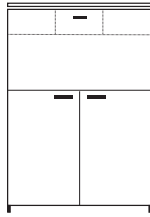

secretaire c 40 chest lacquers price a /
top ceramic stoneware

DIMENSIONS
H 1228 - mm
W 900 - mm
D 440 - mm