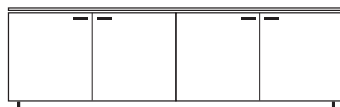

sideboard 4 doors c 7 / chest lacquers
price a / top lacquers

DIMENSIONS
H 730 - mm
W 2768 - mm
D 440 - mm