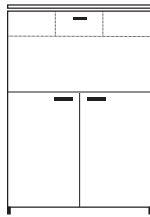

secrétaire c 40 chest lacquers price b /
top ceramic stoneware

DIMENSIONS
H 1228 - mm
W 900 - mm
D 440 - mm