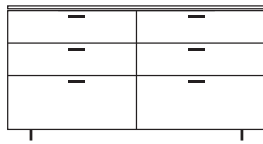

6 drawer chest c 27 chest lacquers
price b / top ceramic stoneware

DIMENSIONS
H 832 - mm
W 1800 - mm
D 440 - mm