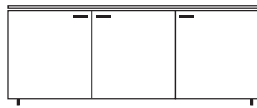

sideboard 3 doors c 5 / chest lacquers
price a / top ceramic stoneware

DIMENSIONS
H 730 - mm
W 2077 - mm
D 440 - mm