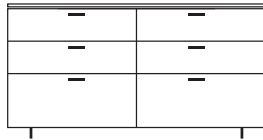

6 drawer chest c 27 chest lacquers
price a / top lacquers

DIMENSIONS
H 832 - mm
W 1800 - mm
D 440 - mm