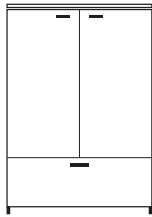

**DIMENSIONS**  
H 942 - mm  
W 1384 - mm  
D 440 - mm

sideboard unit 6 drawers c 23 / chest  
lacquers price a / top wood

**DIMENSIONS**  
H 942 - mm  
W 1384 - mm  
D 440 - mm

sideboard unit 6 drawers c 23 / chest  
lacquers price a / top ceramic  
stoneware

**DIMENSIONS**  
H 942 - mm  
W 1384 - mm  
D 440 - mm

sideboard unit 6 drawers c 23 / chest  
lacquers price a / top lacquers

**DIMENSIONS**  
H 942 - mm  
W 1384 - mm  
D 440 - mm

cupboard with 2 doors + 1 drawer c 14  
chest lacquers price b / top wood

**DIMENSIONS**  
H 1228 - mm  
W 900 - mm  
D 440 - mm

cupboard with 2 doors + 1 drawer c 14  
chest lacquers price b / top ceramic  
stoneware

**DIMENSIONS**  
H 1228 - mm  
W 900 - mm  
D 440 - mm

cupboard with 2 doors + 1 drawer c 14  
chest lacquers price b / top lacquers

**DIMENSIONS**  
H 1228 - mm  
W 900 - mm  
D 440 - mm

cupboard with 2 doors + 1 drawer c 14  
chest lacquers price a / top wood

**DIMENSIONS**  
H 1228 - mm  
W 900 - mm  
D 440 - mm

cupboard with 2 doors + 1 drawer c 14  
chest lacquers price a / top ceramic  
stoneware