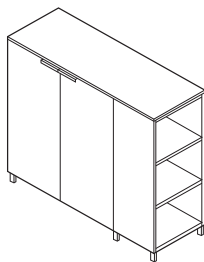

**DIMENSIONS**  
H 1213 - mm  
W 1200 - mm  
D 371 - mm

suspended chest 4 wooden doors - a43  
chest lacquers price b / top lacquers

**DIMENSIONS**  
H 1213 - mm  
W 1200 - mm  
D 371 - mm

suspended chest 4 wooden doors - a43  
chest lacquers price a / top wood

**DIMENSIONS**  
H 1213 - mm  
W 1200 - mm  
D 371 - mm

suspended chest 4 wooden doors - a43  
chest lacquers price a / top lacquers

**DIMENSIONS**  
H 1213 - mm  
W 1200 - mm  
D 371 - mm

small chest with right-hand open chest  
c 9 / chest lacquers price b / top wood

**DIMENSIONS**  
H 942 - mm  
W 1060 - mm  
D 371 - mm

small chest with right-hand open chest  
c 9 / chest lacquers price b / top  
lacquers

**DIMENSIONS**  
H 942 - mm  
W 1060 - mm  
D 371 - mm

small chest with right-hand open chest  
c 9 / chest lacquers price a / top wood