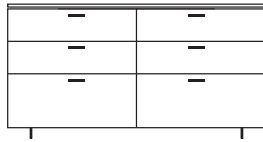

6 drawer chest c 27 chest lacquers
price b / top lacquers

DIMENSIONS
H 832 - mm
W 1800 - mm
D 440 - mm