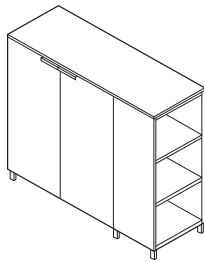

**DIMENSIONS**  
H 1213 - mm  
W 1200 - mm  
D 371 - mm

suspended chest 4 wooden doors - a43  
chest lacquers price b / top lacquers

**DIMENSIONS**  
H 1213 - mm  
W 1200 - mm  
D 371 - mm

suspended chest 4 wooden doors - a43  
chest lacquers price a / top wood

**DIMENSIONS**  
H 1213 - mm  
W 1200 - mm  
D 371 - mm

suspended chest 4 wooden doors - a43  
chest lacquers price a / top lacquers

**DIMENSIONS**  
H 1213 - mm  
W 1200 - mm  
D 371 - mm

small chest with right-hand open chest  
c 9 / chest lacquers price b / top wood