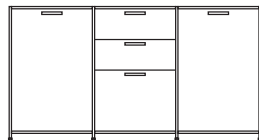

sideboard 2 drawers + 2 flap doors
perle lacquer

DIMENSIONS
H 783 - mm
W 1700 - mm
D 450 - mm

pair of glass shelves clear glass

DIMENSIONS

sideboard 2 drawers for suspended
files + 2 flap doors lacquer - colour to
order

DIMENSIONS
H 783 - mm
W 1700 - mm
D 450 - mm

sideboard 2 drawers for suspended
files + 2 flap doors argile lacquer

DIMENSIONS
H 783 - mm
W 1700 - mm
D 450 - mm

sideboard 2 drawers for suspended
files + 2 flap doors white lacquer

DIMENSIONS
H 783 - mm
W 1700 - mm
D 450 - mm

sideboard 2 drawers for suspended
files + 2 flap doors perle lacquer

DIMENSIONS
H 783 - mm
W 1700 - mm
D 450 - mm

pair of glass shelves clear glass

DIMENSIONS

sideboard 2 doors + 3 drawers lacquer
- colour to order

DIMENSIONS
H 855 - mm
W 1635 - mm
D 450 - mm

sideboard 2 doors + 3 drawers argile
lacquer

DIMENSIONS
H 855 - mm
W 1635 - mm
D 450 - mm

sideboard 2 doors + 3 drawers white
lacquer

DIMENSIONS
H 855 - mm
W 1635 - mm
D 450 - mm