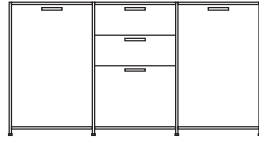

DIMENSIONS
H 783 - mm
W 1700 - mm
D 450 - mm

sideboard 2 drawers for suspended
files + 2 flap doors perle lacquer

DIMENSIONS
H 783 - mm
W 1700 - mm
D 450 - mm

pair of glass shelves clear glass

DIMENSIONS

sideboard 2 doors + 3 drawers lacquer
- colour to order

DIMENSIONS
H 855 - mm
W 1635 - mm
D 450 - mm

sideboard 2 doors + 3 drawers argile
lacquer

DIMENSIONS
H 855 - mm
W 1635 - mm
D 450 - mm

sideboard 2 doors + 3 drawers white
lacquer

DIMENSIONS
H 855 - mm
W 1635 - mm
D 450 - mm