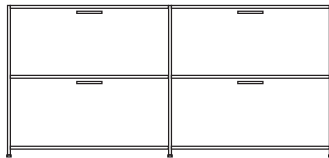

DIMENSIONS

H 783 - mm
W 1700 - mm
D 450 - mm

console 2 flap doors perle lacquer

DIMENSIONS
H 783 - mm
W 1700 - mm
D 450 - mm

pair of glass shelves clear glass

DIMENSIONS

sideboard 2 drawers + 2 flap doors
lacquer - colour to order

DIMENSIONS
H 783 - mm
W 1700 - mm
D 450 - mm

sideboard 2 drawers + 2 flap doors
argile lacquer

DIMENSIONS
H 783 - mm
W 1700 - mm
D 450 - mm

sideboard 2 drawers + 2 flap doors
white lacquer

DIMENSIONS
H 783 - mm
W 1700 - mm
D 450 - mm

sideboard 2 drawers + 2 flap doors
perle lacquer

DIMENSIONS
H 783 - mm
W 1700 - mm
D 450 - mm

pair of glass shelves clear glass

DIMENSIONS

sideboard 2 drawers for suspended
files + 2 flap doors lacquer - colour to
order