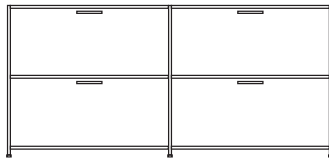

pair of glass shelves clear glass

DIMENSIONS

sideboard 2 drawers + 2 flap doors
lacquer - colour to order

DIMENSIONS
H 783 - mm
W 1700 - mm
D 450 - mm