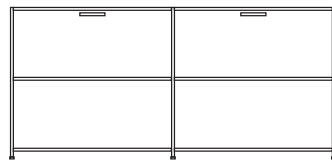

console 2 flap doors argile lacquer

DIMENSIONS

H 783 - mm
W 1700 - mm
D 450 - mm