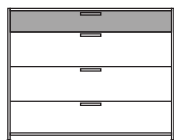

DIMENSIONS
H 855 - mm
W 1080 - mm
D 480 - mm

sideboard unit 3 lower drawers white
lacquer

DIMENSIONS
H 855 - mm
W 1080 - mm
D 480 - mm

sideboard unit 3 lower drawers perle
lacquer

DIMENSIONS
H 855 - mm
W 1080 - mm
D 480 - mm

1 upper drawer for chest lacquer -
colour to order

DIMENSIONS

1 upper drawer for chest argile lacquer

DIMENSIONS

1 upper drawer for chest white lacquer

DIMENSIONS

1 upper drawer for chest perle lacquer

DIMENSIONS