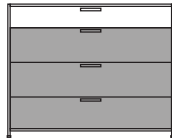

DIMENSIONS

1 upper drawer to receive bow fronted chest perle lacquer

DIMENSIONS

sideboard unit 3 lower drawers lacquer
- colour to order

DIMENSIONS

H 855 - mm
W 1080 - mm
D 480 - mm

sideboard unit 3 lower drawers argile
lacquer

DIMENSIONS
H 855 - mm
W 1080 - mm
D 480 - mm

sideboard unit 3 lower drawers white
lacquer

DIMENSIONS
H 855 - mm
W 1080 - mm
D 480 - mm

sideboard unit 3 lower drawers perle
lacquer

DIMENSIONS
H 855 - mm
W 1080 - mm
D 480 - mm