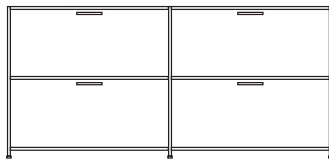

sideboard 2 drawers + 2 flap doors
perle lacquer

DIMENSIONS
H 783 - mm
W 1700 - mm
D 450 - mm

pair of glass shelves clear glass

DIMENSIONS

sideboard 2 drawers for suspended
files + 2 flap doors lacquer - colour to
order

DIMENSIONS
H 783 - mm
W 1700 - mm
D 450 - mm

sideboard 2 drawers for suspended
files + 2 flap doors argile lacquer

DIMENSIONS
H 783 - mm
W 1700 - mm
D 450 - mm

sideboard 2 drawers for suspended
files + 2 flap doors white lacquer

DIMENSIONS
H 783 - mm
W 1700 - mm
D 450 - mm

sideboard 2 drawers for suspended
files + 2 flap doors perle lacquer

DIMENSIONS
H 783 - mm
W 1700 - mm
D 450 - mm

pair of glass shelves clear glass

DIMENSIONS

sideboard 2 doors + 3 drawers lacquer
- colour to order