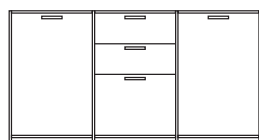

DIMENSIONS
H 783 - mm
W 1700 - mm
D 450 - mm

sideboard 2 drawers for suspended
files + 2 flap doors argile lacquer

DIMENSIONS
H 783 - mm
W 1700 - mm
D 450 - mm

sideboard 2 drawers for suspended
files + 2 flap doors white lacquer

DIMENSIONS
H 783 - mm
W 1700 - mm
D 450 - mm

sideboard 2 drawers for suspended
files + 2 flap doors perle lacquer

DIMENSIONS
H 783 - mm
W 1700 - mm
D 450 - mm

pair of glass shelves clear glass

DIMENSIONS

sideboard 2 doors + 3 drawers lacquer
- colour to order

DIMENSIONS
H 855 - mm
W 1635 - mm
D 450 - mm

sideboard 2 doors + 3 drawers argile
lacquer

DIMENSIONS
H 855 - mm
W 1635 - mm
D 450 - mm

sideboard 2 doors + 3 drawers white
lacquer

DIMENSIONS
H 855 - mm
W 1635 - mm
D 450 - mm