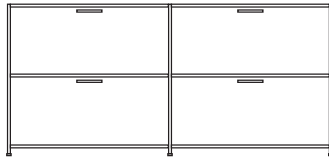

DIMENSIONS
H 783 - mm
W 1700 - mm
D 450 - mm

sideboard 2 drawers + 2 flap doors
argile lacquer

DIMENSIONS
H 783 - mm
W 1700 - mm
D 450 - mm

sideboard 2 drawers + 2 flap doors
white lacquer

DIMENSIONS
H 783 - mm
W 1700 - mm
D 450 - mm

sideboard 2 drawers + 2 flap doors
perle lacquer

DIMENSIONS
H 783 - mm
W 1700 - mm
D 450 - mm

pair of glass shelves clear glass

DIMENSIONS

sideboard 2 drawers for suspended
files + 2 flap doors lacquer - colour to
order