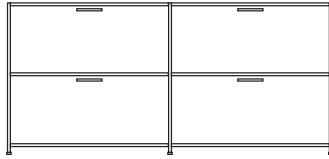

DIMENSIONS

H 783 - mm
W 1700 - mm
D 450 - mm

console 2 flap doors perle lacquer

DIMENSIONS
H 783 - mm
W 1700 - mm
D 450 - mm

pair of glass shelves clear glass

DIMENSIONS

sideboard 2 drawers + 2 flap doors
lacquer - colour to order

DIMENSIONS
H 783 - mm
W 1700 - mm
D 450 - mm

sideboard 2 drawers + 2 flap doors
argile lacquer

DIMENSIONS
H 783 - mm
W 1700 - mm
D 450 - mm

sideboard 2 drawers + 2 flap doors
white lacquer

DIMENSIONS
H 783 - mm
W 1700 - mm
D 450 - mm