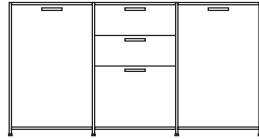

DIMENSIONS
H 855 - mm
W 1635 - mm
D 450 - mm

sideboard 2 doors + 3 drawers perle
lacquer