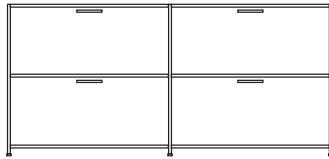

sideboard 2 drawers + 2 flap doors
perle lacquer

DIMENSIONS
H 783 - mm
W 1700 - mm
D 450 - mm

pair of glass shelves clear glass

DIMENSIONS

sideboard 2 drawers for suspended
files + 2 flap doors lacquer - colour to
order

DIMENSIONS
H 783 - mm
W 1700 - mm
D 450 - mm

sideboard 2 drawers for suspended
files + 2 flap doors argile lacquer

DIMENSIONS
H 783 - mm
W 1700 - mm
D 450 - mm

sideboard 2 drawers for suspended
files + 2 flap doors white lacquer