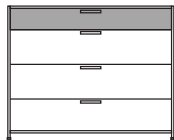

1 upper drawer for chest argile lacquer

DIMENSIONS