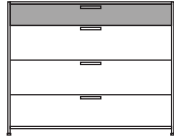

1 upper drawer for chest lacquer -
colour to order

DIMENSIONS