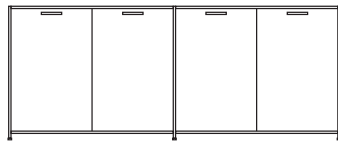

DIMENSIONS
H 783 - mm
W 1700 - mm
D 450 - mm

sideboard 2 drawers for suspended
files + 2 flap doors perle lacquer

DIMENSIONS
H 783 - mm
W 1700 - mm
D 450 - mm

pair of glass shelves clear glass

DIMENSIONS

sideboard 2 doors + 3 drawers lacquer
- colour to order

DIMENSIONS
H 855 - mm
W 2145 - mm
D 450 - mm

sideboard 4 doors white lacquer

DIMENSIONS

H 855 - mm
W 2145 - mm
D 450 - mm

sideboard 4 doors perle lacquer

DIMENSIONS

H 855 - mm
W 2145 - mm
D 450 - mm

high unit 3 flap doors + 1 drawer
lacquer - colour to order