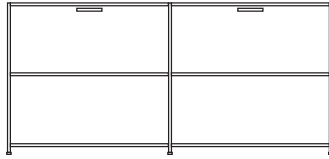

DIMENSIONS

console 2 flap doors lacquer - colour to
order

DIMENSIONS

H 783 - mm
W 1700 - mm
D 450 - mm

console 2 flap doors argile lacquer

DIMENSIONS

H 783 - mm
W 1700 - mm
D 450 - mm

console 2 flap doors white lacquer

DIMENSIONS

H 783 - mm
W 1700 - mm
D 450 - mm

console 2 flap doors perle lacquer

DIMENSIONS
H 783 - mm
W 1700 - mm
D 450 - mm

pair of glass shelves clear glass

DIMENSIONS

sideboard 2 drawers + 2 flap doors
lacquer - colour to order