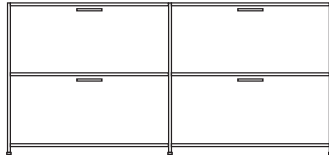

sideboard 2 drawers + 2 flap doors
perle lacquer

DIMENSIONS
H 783 - mm
W 1700 - mm
D 450 - mm

pair of glass shelves clear glass

DIMENSIONS

sideboard 2 drawers for suspended
files + 2 flap doors lacquer - colour to
order

DIMENSIONS
H 783 - mm
W 1700 - mm
D 450 - mm

sideboard 2 drawers for suspended
files + 2 flap doors argile lacquer

DIMENSIONS
H 783 - mm
W 1700 - mm
D 450 - mm

sideboard 2 drawers for suspended
files + 2 flap doors white lacquer

DIMENSIONS
H 783 - mm
W 1700 - mm
D 450 - mm

sideboard 2 drawers for suspended
files + 2 flap doors perle lacquer

DIMENSIONS
H 783 - mm
W 1700 - mm
D 450 - mm

pair of glass shelves clear glass

DIMENSIONS

sideboard 2 doors + 3 drawers lacquer
- colour to order