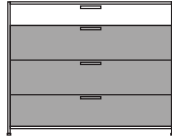

DIMENSIONS

1 upper drawer to receive bow fronted chest perle lacquer

DIMENSIONS

sideboard unit 3 lower drawers lacquer
- colour to order

DIMENSIONS

H 855 - mm
W 1080 - mm
D 480 - mm

sideboard unit 3 lower drawers argile
lacquer

DIMENSIONS
H 855 - mm
W 1080 - mm
D 480 - mm

sideboard unit 3 lower drawers white
lacquer

DIMENSIONS
H 855 - mm
W 1080 - mm
D 480 - mm

sideboard unit 3 lower drawers perle
lacquer

DIMENSIONS
H 855 - mm
W 1080 - mm
D 480 - mm