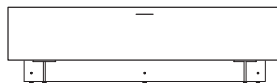

tv cabinet – w 170 on legs j 2 / plomb lacquer

DIMENSIONS
H 498 - mm
W 1700 - mm
D 420 - mm