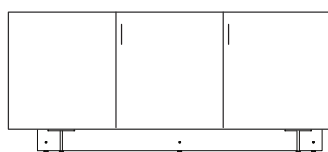

DIMENSIONS
H 862 - mm
W 2025 - mm
D 434 - mm

3-door chest on legs k 38 / perle
lacquer

DIMENSIONS
H 862 - mm
W 2025 - mm
D 434 - mm

3-door chest on legs k 38 / dark walnut /
perle lacquer

DIMENSIONS
H 862 - mm
W 2025 - mm
D 434 - mm