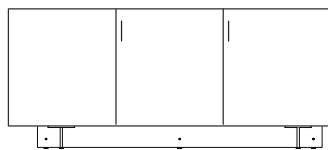

3-door chest on legs k 38 / dark walnut /
perle lacquer

DIMENSIONS
H 862 - mm
W 2025 - mm
D 434 - mm