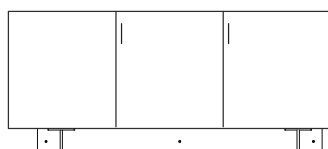

3-door chest on legs k 38 / dark walnut /
plomb lacquer

DIMENSIONS
H 862 - mm
W 2025 - mm
D 434 - mm